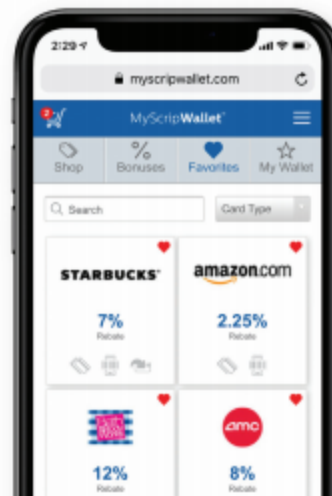

5. MANAGE PURCHASES

View your gift cards, check card balances, and more right from My Wallet.

Save the site to your phone, just like an app on your home screen, to earn even faster:

iPhone: Select on the bottom of the screen, then "Add to Home Screen" and then "Add"

Android/Google: Open the options menu , then select "Add to Home Screen"